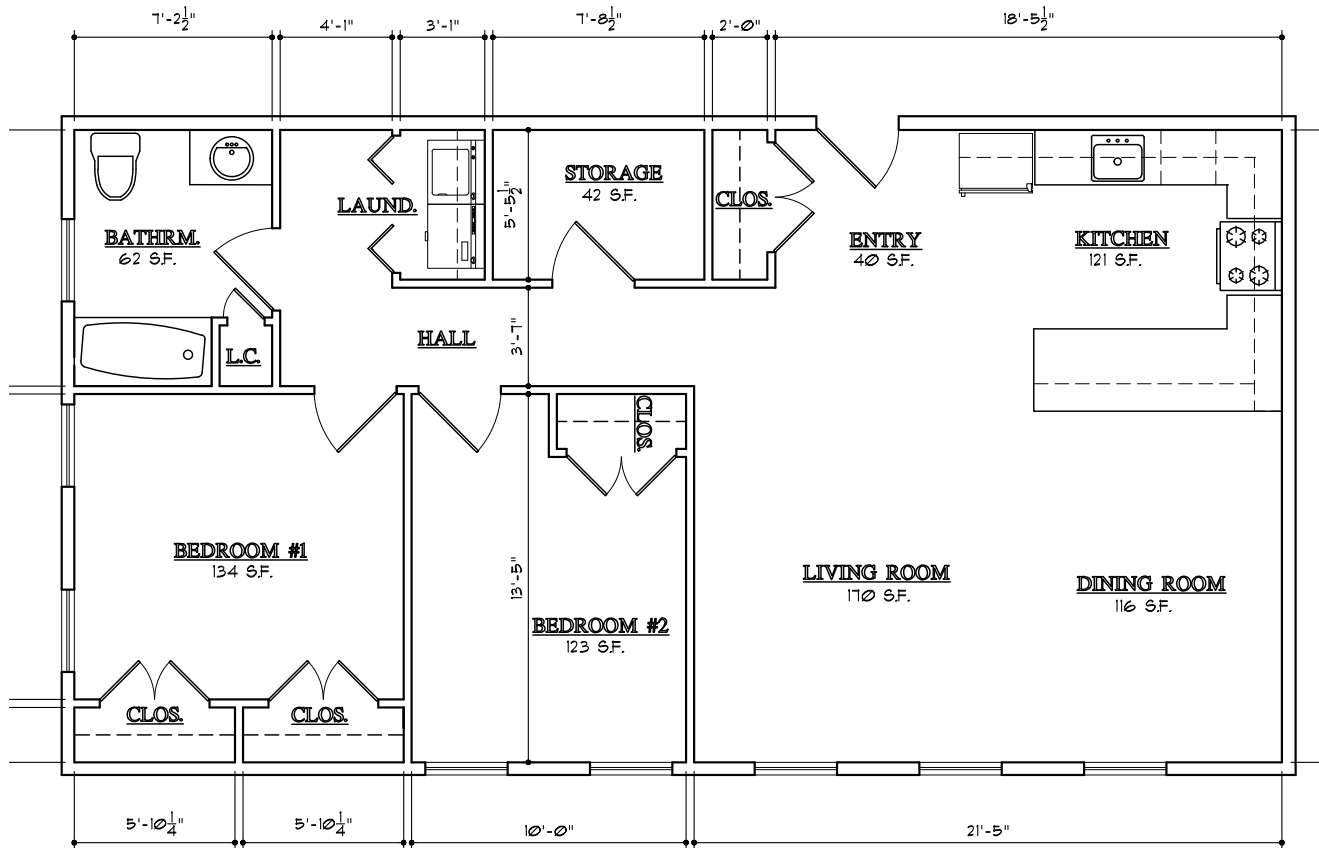

# 2 BEDROOM

## FLOOR PLAN D

### DETAILS

- 1,016 | Residence Sq Ft.
- 2 | Bedroom
- 1 | Bathroom

**2 Bedroom, 1 Bath**