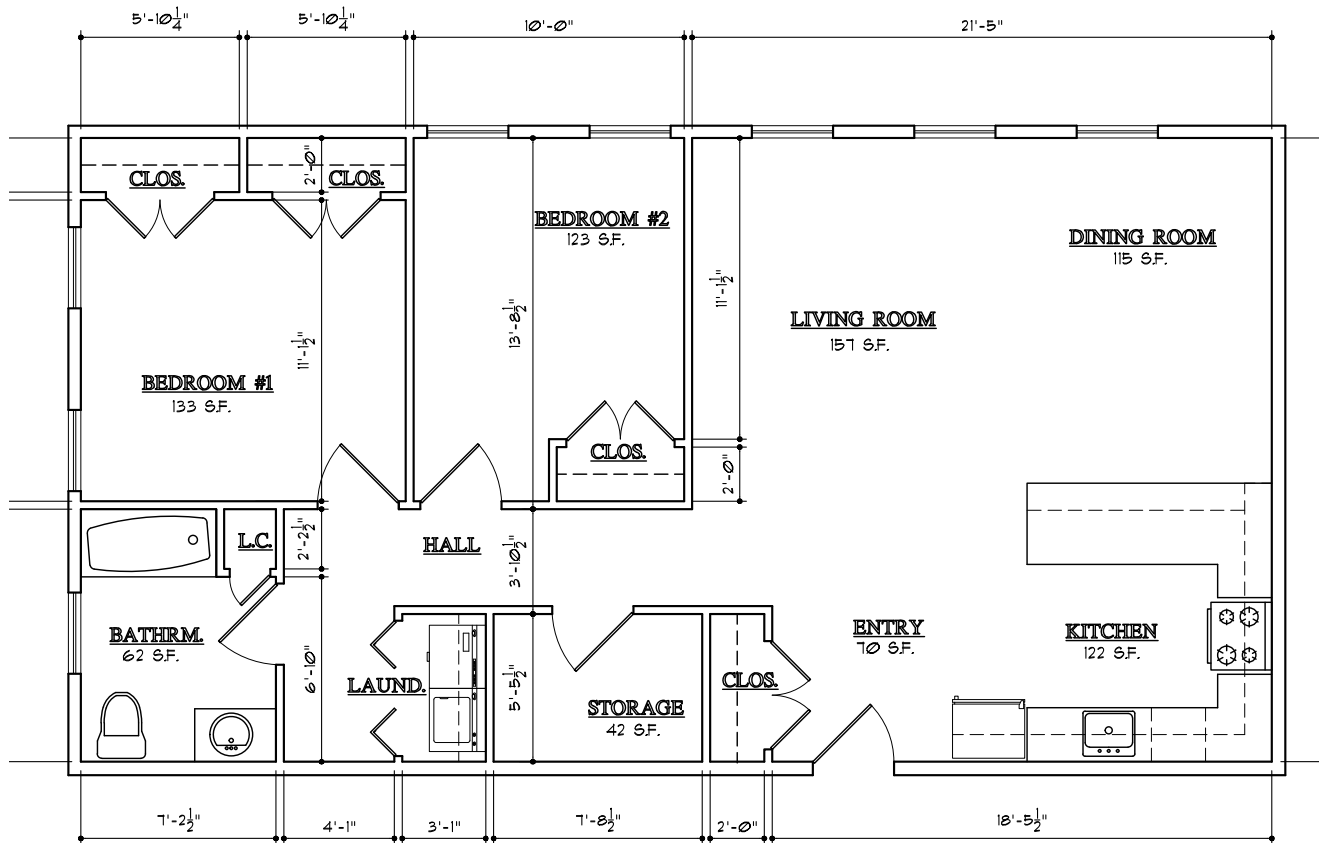

2 BEDROOM

FLOOR PLAN A

DETAILS

1,016	Residence Sq Ft.
2	Bedroom
1	Bathroom

2 Bedroom, 1 Bath